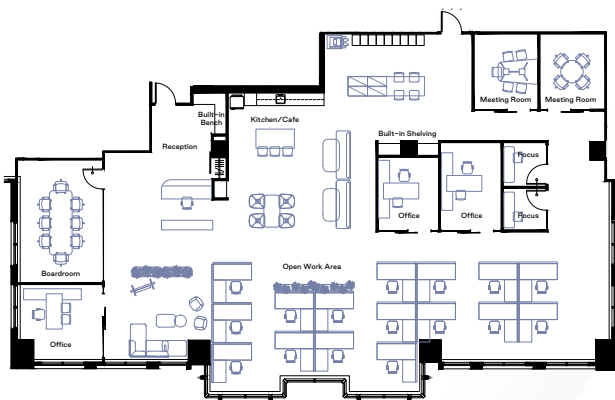

* Rendering is for visioning purposes only. Furniture not included.

Stephanie Thompson

Director, Leasing | Sales Representative
QuadReal Property Group, Brokerage
613 690 7394 | Stephanie.Thompson@quadreal.com