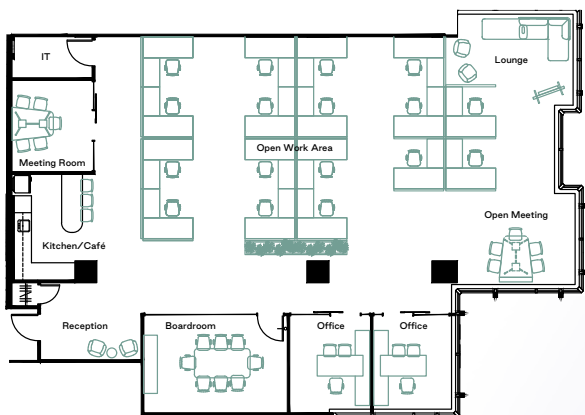

* Rendering is for visioning purposes only. Furniture not included.

Stephanie Thompson

Director, Leasing | Sales Representative
QuadReal Property Group, Brokerage
613 690 7394 | Stephanie.Thompson@quadreal.com